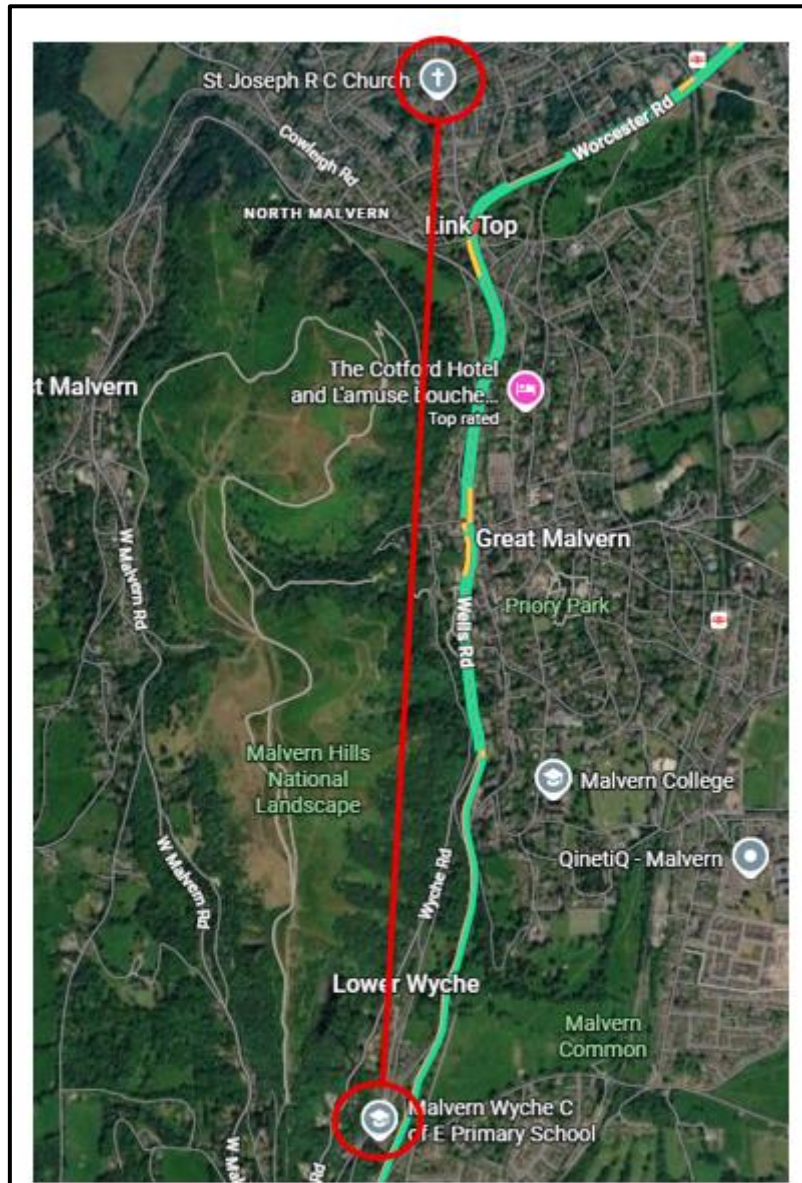

## Map of the two schools showing short distance between the two.

St Joseph's and Malvern Wyche Primary Schools are 2 miles away from each other, less than 10 mins drive between the two.